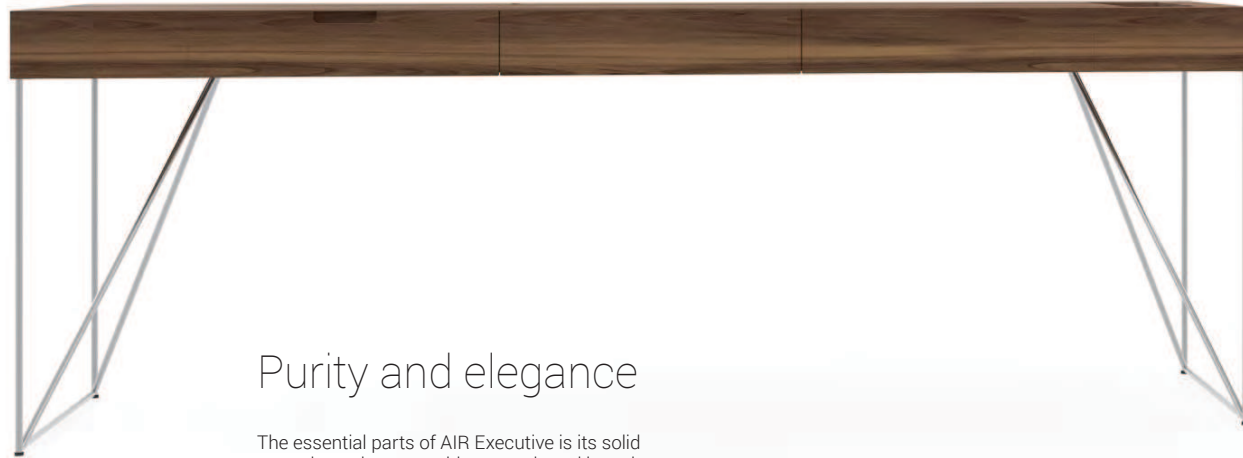

Two thicknesses

The tables are available in two different desktop thicknesses. The solid 120mm desktop gives the table an air of sophistication and will become the focal point of any office. The 25mm desktop is a universal choice for minimalistic offices, its pleasingly simple design will accentuate the unique structure of the legs.

Purity and elegance

The essential parts of AIR Executive is its solid natural wood veneer table top and steel legs that ensure not only the elegant feel of the table, but also its stability. The integrated drawers are lined with high quality natural leather.

326

327

Hidden wiring

Steel table legs are designed in a way that hides all the cable wiring and allows you to keep all the unnecessary items out of your main workspace.

AIR

EXECUTIVE
FURNITURE