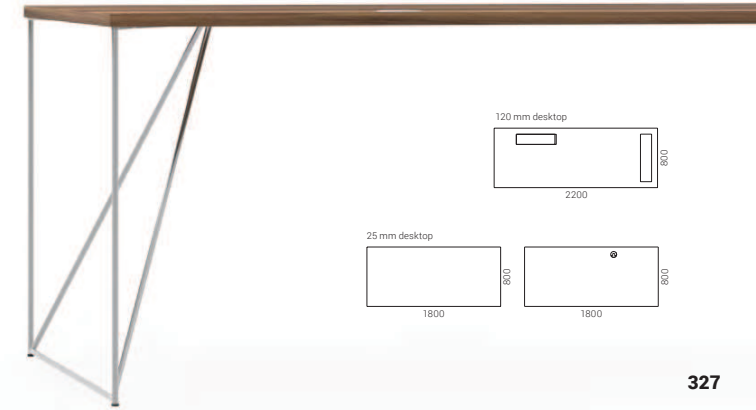

Two thicknesses

The tables are available in two different desktop thicknesses. The solid 120mm desktop gives the table an air of sophistication and will become the focal point of any office. The 25mm desktop is a universal choice for minimalistic offices, its pleasingly simple design will accentuate the unique structure of the legs.

Purity and elegance

The essential parts of AIR Executive is its solid natural wood veneer table top and steel legs that ensure not only the elegant feel of the table, but also its stability. The integrated drawers are lined with high quality natural leather.